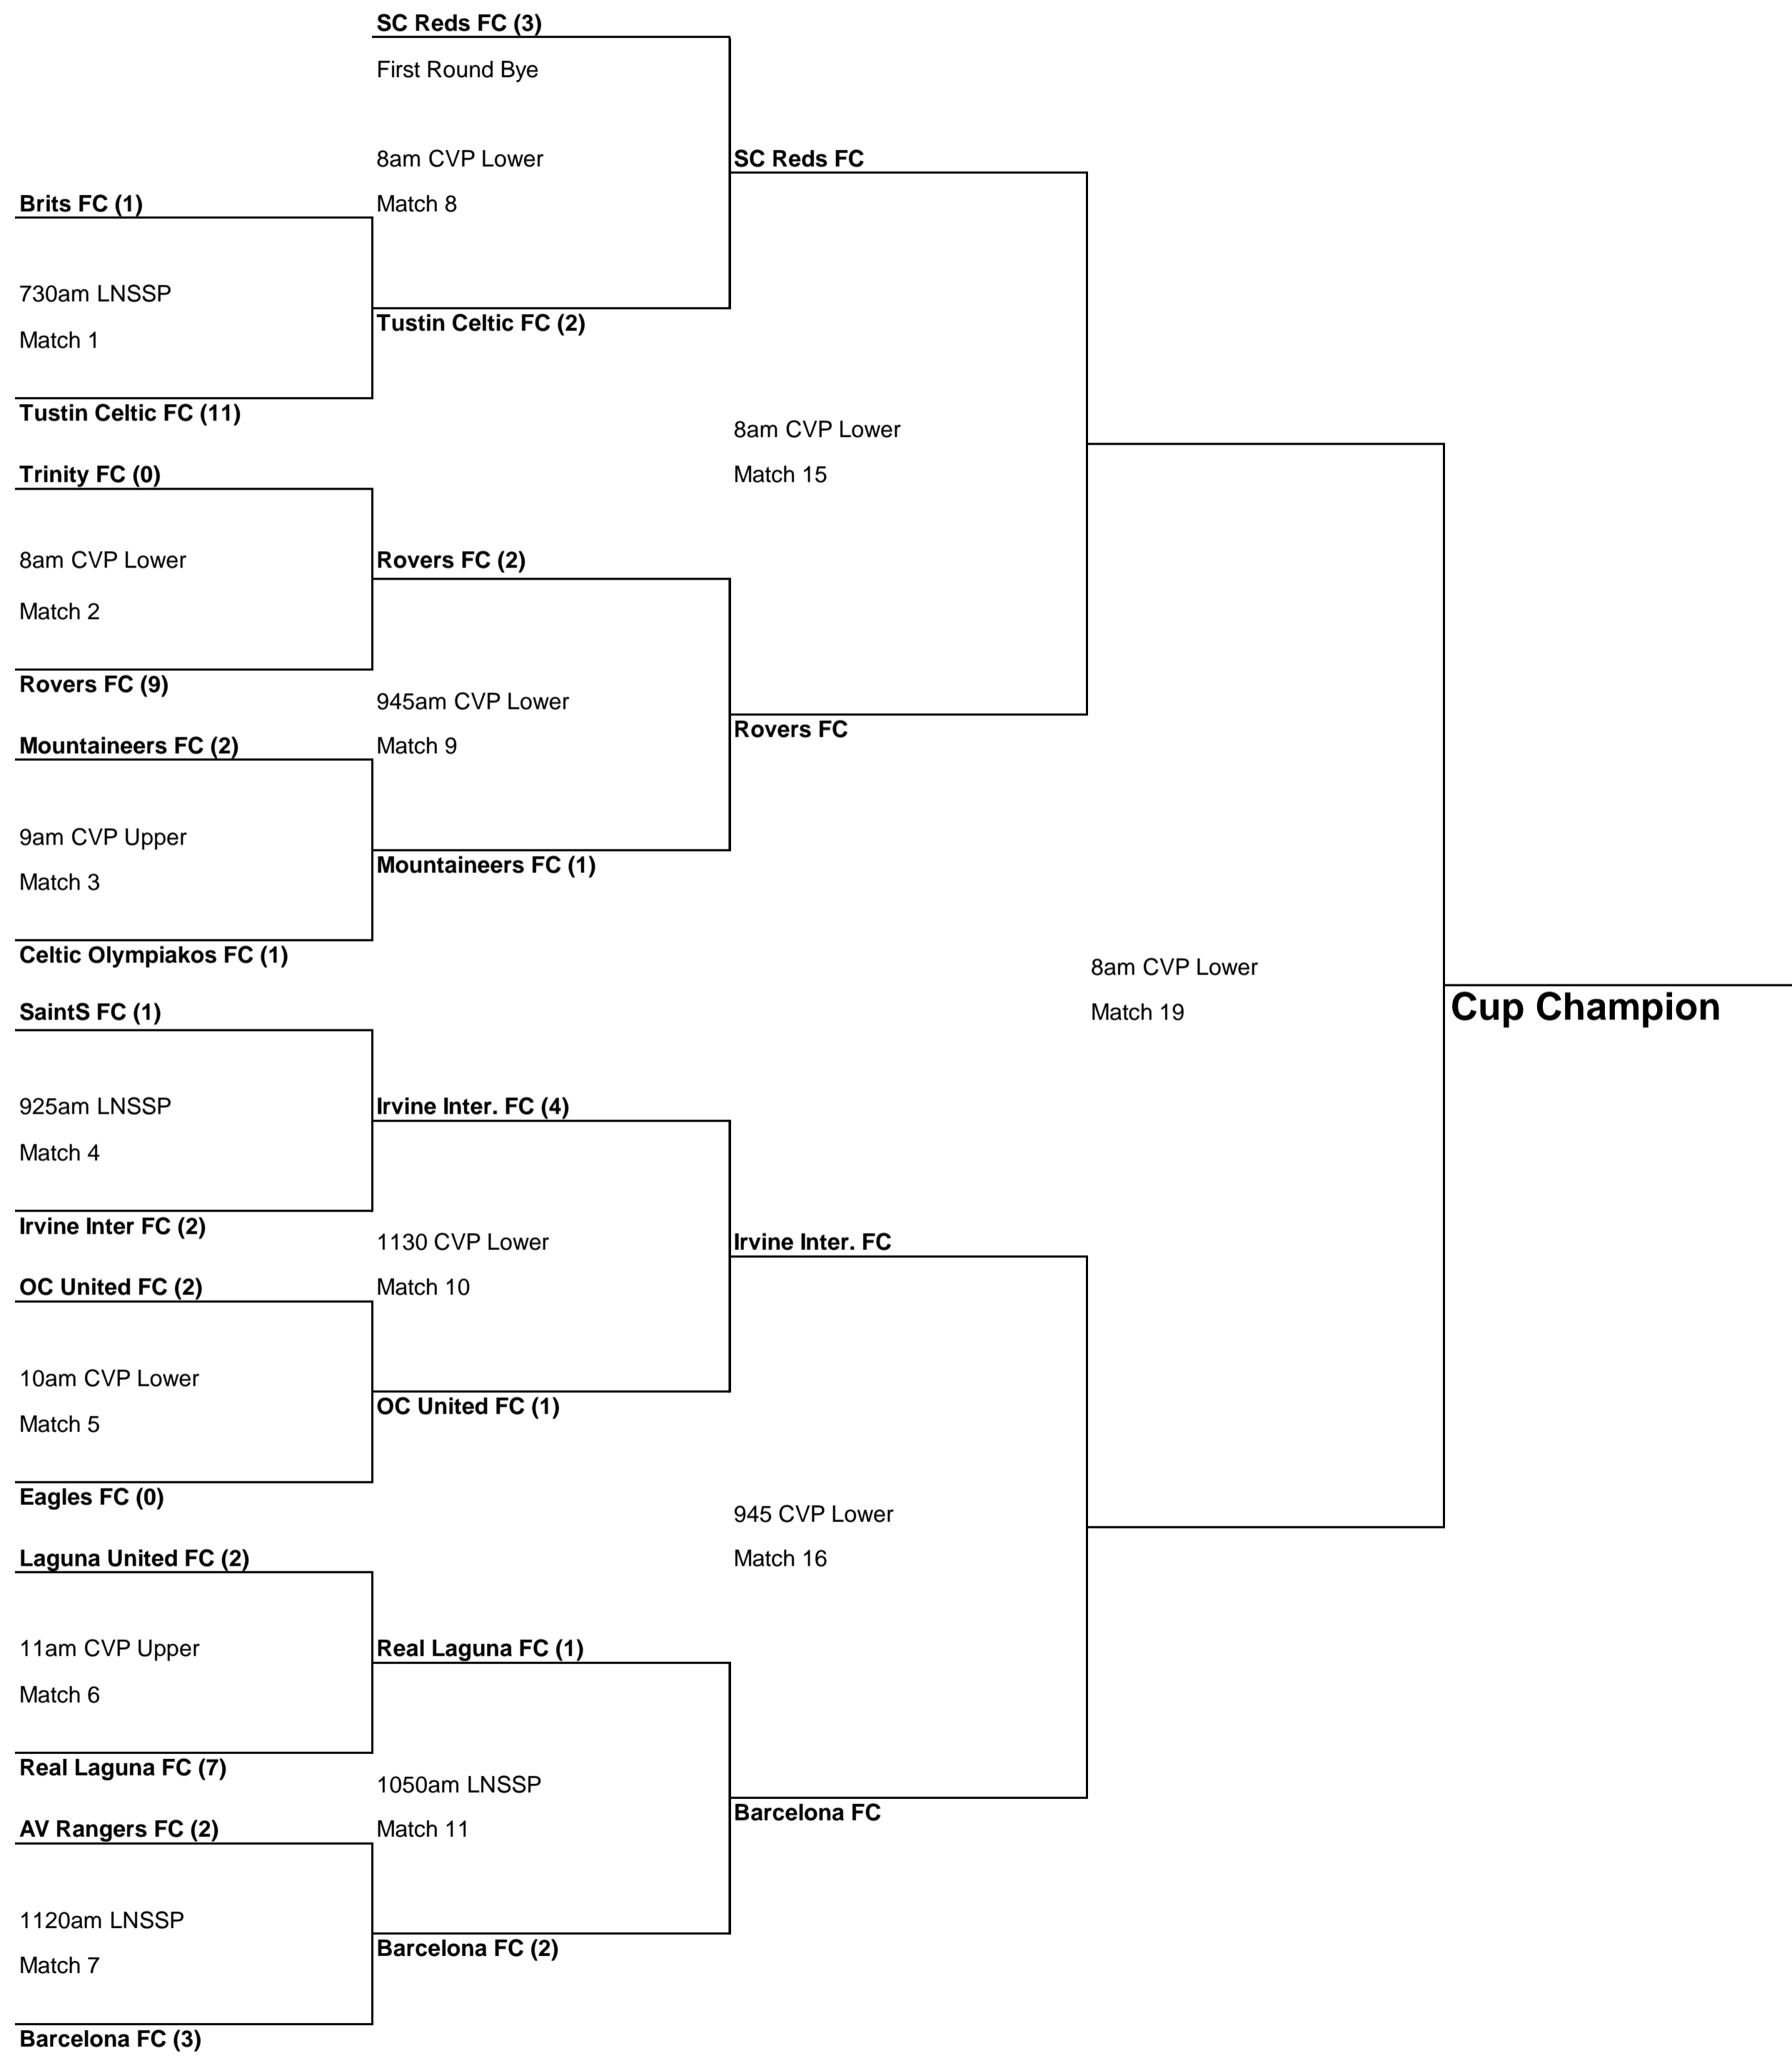

LNFA Cup 2016

Sunday, April 3, 2016 Sunday, April 24, 2016 Sunday, May 22, 2016 Sunday, June 12, 2016
 Cup / Mug Round 1 Cup Round 2 Cup Semi-Final **Cup Final** **Cup Champion**

LNFA Mug 2016

Sunday, April 24, 2016 Sunday, May 22, 2016 Sunday, June 12, 2016
 Mug Round 2 Mug Semi-Final **Mug Final** **Mug Champion**