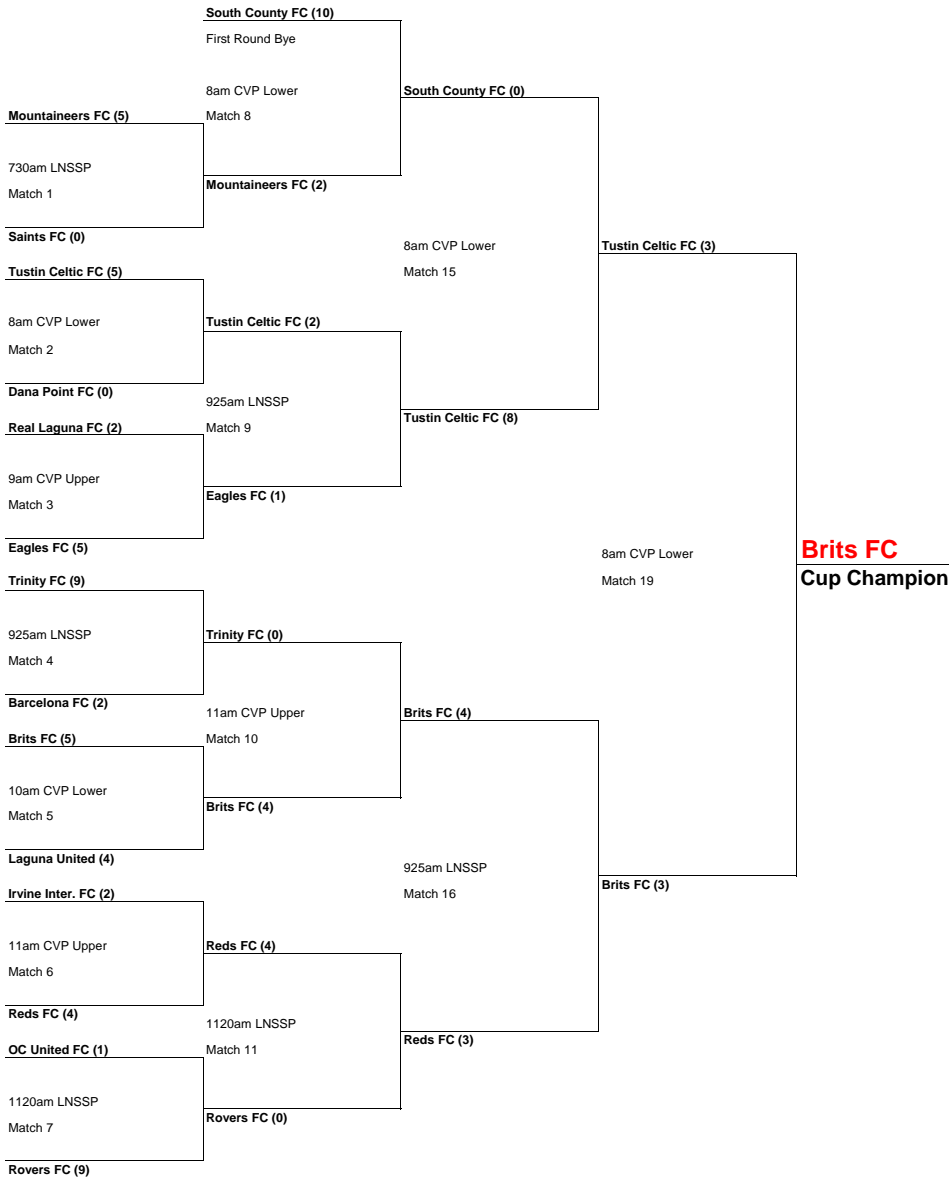

# LNFA Cup 2015

Sunday, April 19, 2015    Sunday, May 31, 2015    Sunday, June 7, 2015    Sunday, June 21, 2015  
 Cup / Mug Round 1    Cup Round 2    Cup Semi-Final    **Cup Final**    **Cup Champion**

# LNFA Mug 2015

May 31st, 2015    June 7th, 2015    Sunday, June 21, 2015  
 Mug Round 2    Mug Semi-Final    **Mug Final**    **Mug Champion**